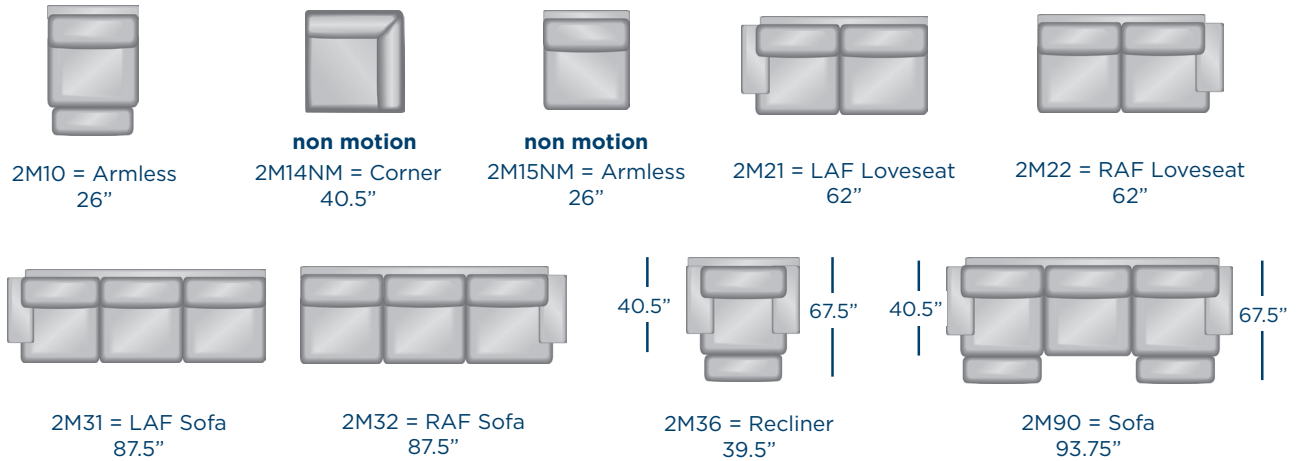

SH 19.5 AH 25

Distance from wall to fully recline: 21.25 / Fully Extended: 67.5

Also Available:

7201-PR Brooks Power Recliner

7201-PRB Brooks Power Recliner with battery

2022-PR TOBY POWER TILT BACK

H 40.25 W 29.25 D 37.25 / Inside: W 20.5 D 21

SH 20 AH 23.5

Distance from wall to fully recline: 17.5 / Fully Extended: 51

Also Available:

2022-PRB Toby Power Tilt Back with battery

2022-O TOBY OTTOMAN

H 18.25 W 24 D 18

MOTION YOUR WAY 2

1

CHOOSE YOUR FRAME

Dimensions will vary based on arm selection.
Widths are based on the Lawson Arm and are approximate.

Note: Choosing motion on the left and right of any corner/quarter piece will create an obstruction with both recliners open at the same time.