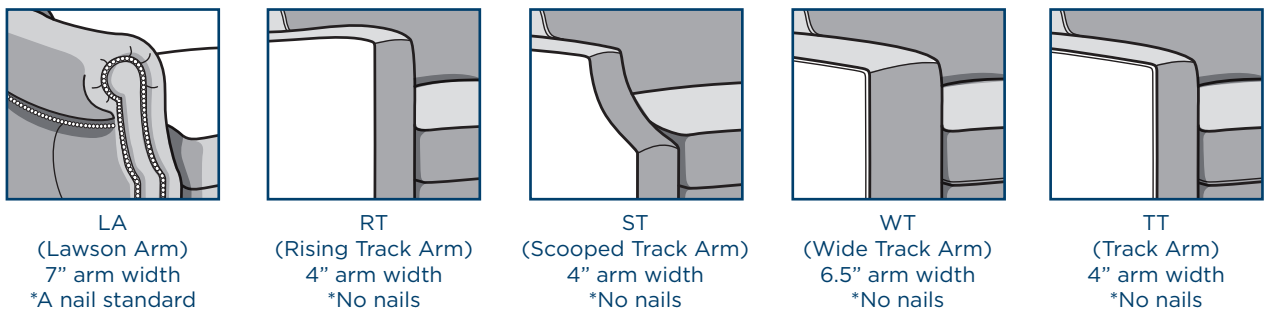

CHOOSE YOUR FRAME

Dimensions will vary based on arm selection.
Widths are based on the Lawson Arm and are approximate.

Note: Choosing motion on the left and right of any corner/quarter piece will create an obstruction with both recliners open at the same time.

2

CHOOSE YOUR ARM

There is no charge to omit nails on selections standard with nails. There is a charge to add nails to a selection standard without nails. Wide Track Arm is only available with Wide Block Foot.