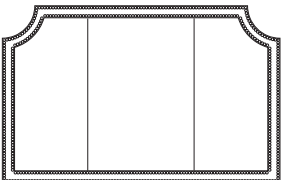

YHIC-125-MAP
Lydia Headboard Channel
Queen Size

Wood Trim, Upholstered
Maple Wood
Available in any finish
except Coffee and Sand
*A nail standard
H:68" W:67.5" D:3.75"

YHIC-126-MAP
Lydia Headboard Channel
King Size

Wood Trim, Upholstered
Maple Wood
Available in any finish
except Coffee and Sand
*A nail standard
H:68" W:83.5" D:3.75"

YHIT-125-MAP
Lydia Headboard Tufted
Queen Size

Wood Trim, Upholstered
Maple Wood
Available in any finish
except Coffee and Sand
*A nail standard
H:68" W:67.5" D:5"

YHIT-126-MAP
Lydia Headboard Tufted
King Size

Wood Trim, Upholstered
Maple Wood
Available in any finish
except Coffee and Sand
*A nail standard
H:68" W:83.5" D:5"

Gigi Headboard

Leathers with small hides, such as Lambskin and Shearling, require additional seams and are not recommended on headboards. Please contact customer service with questions.

YH2P-125-MAP
Gigi Headboard Plain
Queen Size

Wood Trim, Upholstered
Maple Wood
Available in any finish
except Coffee and Sand
*A nail standard
H:68" W:67.5" D:4.75"

YH2P-126-MAP
Gigi Headboard Plain
King Size