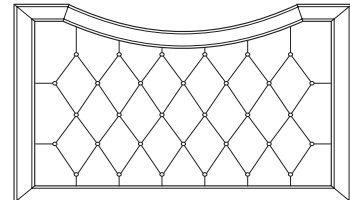

Wood Trim, Upholstered
Oak Wood
Available in Coffee and
Sand Finish Only
*A nail standard
H:68" W:67.5" D:4.5"

YH3P-126-OAK
Candice Headboard Plain
King Size

Wood Trim, Upholstered
Oak Wood
Available in Coffee and Sand
Finish Only
*A nail standard
H:68" W:83.5" D:4.5"

YH3C-125-OAK
Candice Headboard
Channel
Queen Size

Wood Trim, Upholstered
Oak Wood
Available in Coffee and
Sand Finish Only
*A nail standard
H:68" W:67.5" D:4.5"

YH3C-126-OAK
Candice Headboard Channel
King Size

Wood Trim, Upholstered
Oak Wood
Available in Coffee and Sand
Finish Only
*A nail standard
H:68" W:83.5" D:4.5"

YH3T-125-OAK
Candice Headboard
Tufted
Queen Size

Wood Trim, Upholstered
Oak Wood
Available in Coffee and
Sand Finish Only
*A nail standard
H:68" W:67.5" D:5"