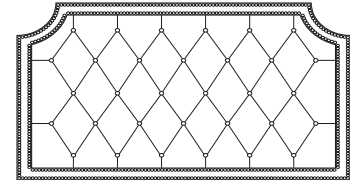

YH2T-126-MAP
Gigi Headboard Tufted
King Size

Wood Trim, Upholstered
Maple Wood
Available in any finish
except Coffee and Sand
*A nail standard
H:68" W:83.5" D:5"

Candice Headboard

Leathers with small hides, such as Lambskin and Shearling, require additional seams and are not recommended on headboards. Please contact customer service with questions.