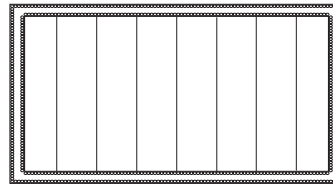

Lydia Headboard

Leathers with small hides, such as Lambskin and Shearling, require additional seams and are not recommended on headboards. Please contact customer service with questions.

YHIP-125-MAP
Lydia Headboard Plain
Queen Size

Wood Trim, Upholstered
Maple Wood
Available in any finish
except Coffee and Sand
*A nail standard
H:68" W:67.5" D:3.75"

YHIP-126-MAP
Lydia Headboard Plain
King Size

Wood Trim, Upholstered
Maple Wood
Available in any finish
except Coffee and Sand
*A nail standard
H:68" W:83.5" D:3.75"

YHIC-125-MAP
Lydia Headboard Channel
Queen Size

Wood Trim, Upholstered
Maple Wood
Available in any finish
except Coffee and Sand
*A nail standard
H:68" W:67.5" D:3.75"

YHIC-126-MAP
Lydia Headboard Channel
King Size

Wood Trim, Upholstered
Maple Wood
Available in any finish
except Coffee and Sand
*A nail standard
H:68" W:83.5" D:3.75"

YHIT-125-MAP
Lydia Headboard Tufted
Queen Size

Wood Trim, Upholstered
Maple Wood
Available in any finish
except Coffee and Sand
*A nail standard
H:68" W:67.5" D:5"