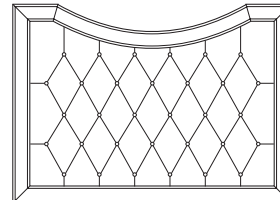

YH3T-125-OAK
Candice Headboard
Tufted
Queen Size

Wood Trim, Upholstered
Oak Wood
Available in Coffee and
Sand Finish Only
*A nail standard
H:68" W:67.5" D:5"