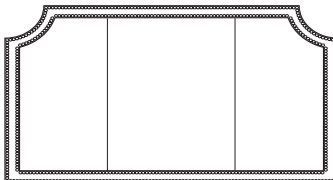

YHIC-125-MAP
Lydia Headboard Channel
Queen Size

Wood Trim, Upholstered
Maple Wood
Available in any finish
except Coffee and Sand
*A nail standard
H:68" W:67.5" D:3.75"

YHIC-126-MAP
Lydia Headboard Channel
King Size

Wood Trim, Upholstered
Maple Wood
Available in any finish
except Coffee and Sand
*A nail standard
H:68" W:83.5" D:3.75"

YHIT-125-MAP
Lydia Headboard Tufted
Queen Size

Wood Trim, Upholstered
Maple Wood
Available in any finish
except Coffee and Sand
*A nail standard
H:68" W:67.5" D:5"

YHIT-126-MAP
Lydia Headboard Tufted
King Size

Wood Trim, Upholstered
Maple Wood
Available in any finish
except Coffee and Sand
*A nail standard
H:68" W:83.5" D:5"

Gigi Headboard

Leathers with small hides, such as Lambskin and Shearling, require additional seams and are not recommended on headboards. Please contact customer service with questions.

YH2P-125-MAP
Gigi Headboard Plain
Queen Size

Wood Trim, Upholstered
Maple Wood
Available in any finish
except Coffee and Sand
*A nail standard
H:68" W:67.5" D:4.75"

YH2P-126-MAP
Gigi Headboard Plain
King Size