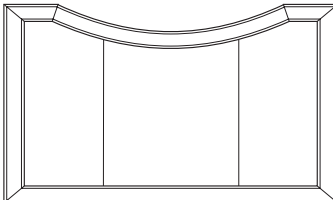

YH3P-126-OAK
Candice Headboard Plain
King Size

Wood Trim, Upholstered
Oak Wood
Available in Coffee and Sand
Finish Only
*A nail standard
H:68" W:83.5" D:4.5"