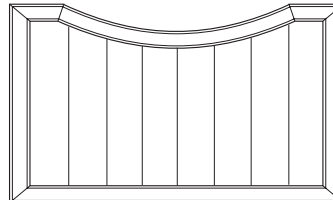

YH3C-126-OAK
Candice Headboard Channel
King Size

Wood Trim, Upholstered
Oak Wood
Available in Coffee and Sand
Finish Only
*A nail standard
H:68" W:83.5" D:4.5"