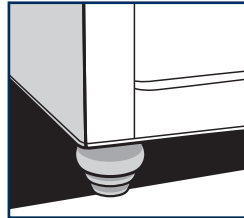

R = Round foot