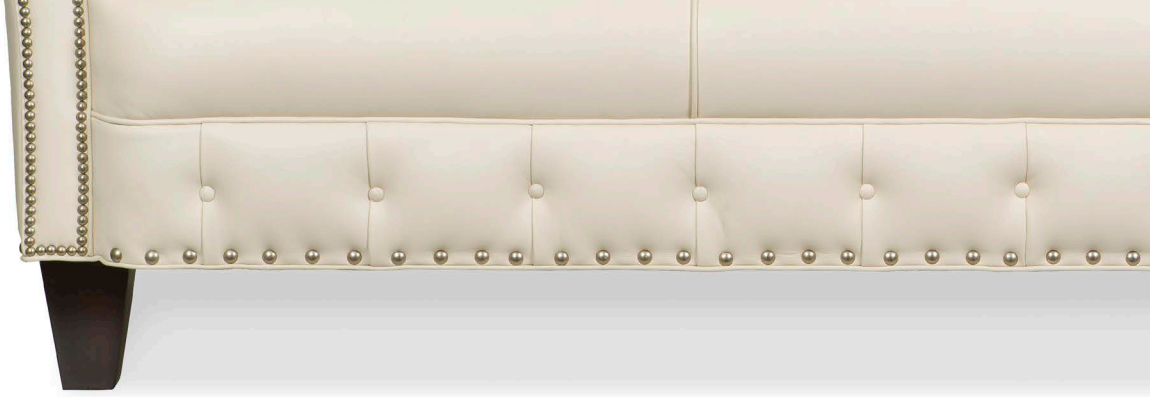

FFF

Pewter Nail

G

Renaissance Nail

H

Antiqued Nail

I

Gilt Nail

J

Nickel Nail

JJJ

Nickel Nail
Medium

L

Natural Nail

R

Large Truscan Nail

RR

Traveler's Nail

S

Small Truscan Nail

SS

Gunsmoke Nail
Large

TT

Gunsmoke Nail
Medium

TTT

Gunsmoke Nail
Small

TTT8

Gunsmoke Nail Tiny

Y

Callisto Nail

Z

Callisto Nail
Large

The nailheads shown are representations of the actual nailheads and not scaled to size. Actual nailhead trim samples are available upon request.