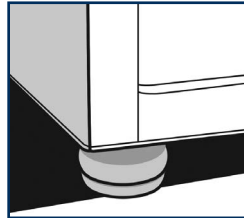

4

CHOOSE YOUR BACK

5

CHOOSE YOUR BASE

* Wide Block Foot is only available with Wide Track Arm

B = Bun foot

Y024130TTT YOUR WAY OTTOMAN

H 17.75 W 41 D 30

Shown with Tall Tapered Leg and Tufted Top.

Y033737TP YOUR WAY OTTOMAN

H 19.75 W 37 D 37

Shown with Tapered Leg and Plain Top.