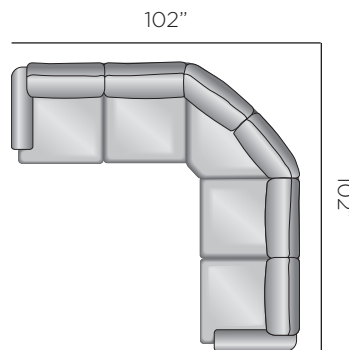

**1723RAQ JOURNEY RIGHT ARM QUARTER UNIT
LOVESEAT**

H 39 W 88 D 42
Inside: W 58 D 21
SH 20 AH 25.5
Wall Space: 102
Also Available:

1724RAQ Journey RAQ Sofa