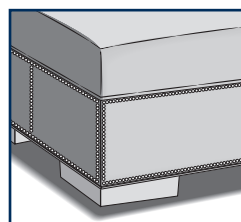

*W = Wide Block foot