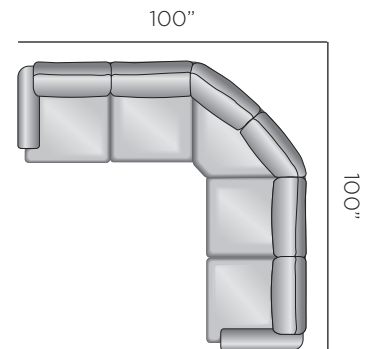

See website for other sectional configurations

9839LAQ CITY LEFT ARM QUARTER UNIT LOVESEAT

H 36 W 86 D 38
Inside: W 52 D 22
SH 20 AH 24
WALL SPACE: 100

9839RAQ CITY RIGHT ARM QUARTER UNIT LOVESEAT

H 36 W 86 D 38
Inside: W 52 D 22
SH 20 AH 24
WALL SPACE: 100