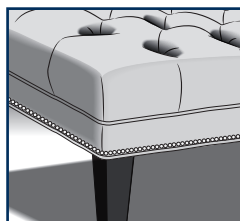

T = Tufted Top