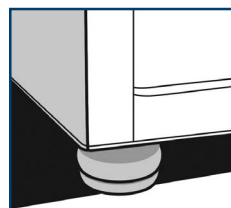

SLEEP YOUR WAY

1

CHOOSE YOUR FRAME

*Dimensions will vary based on arm selection.
Dimensions are based on the Epic Arm and are approximate.

SLEEPERS YOUR WAY
SLEEPER LENGTH
80"

20% MORE HEADROOM
THAN STANDARD SLEEPER

2

CHOOSE YOUR ARM

Note: You cannot upgrade to an Air Dream mattress on the Sleep Your Way program.

3

CHOOSE YOUR BACK

4

CHOOSE YOUR BASE

B = Bun foot