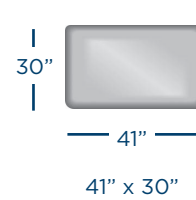

2 CHOOSE YOUR SIZE