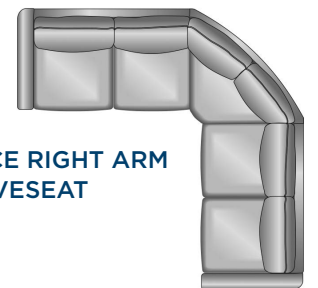

105"

**4718LAQ SUNDANCE LEFT ARM
QUARTER UNIT LOVESEAT**

H 38 W 89 D 47.25
Inside: W 64 D 20-22
SH 21 AH 26.5
Wall Space: 105

**4718RAQ SUNDANCE RIGHT ARM
QUARTER UNIT LOVESEAT**

H 38 W 89 D 47.25
Inside: W 64 D 20-22
SH 21 AH 26.5
Wall Space: 105