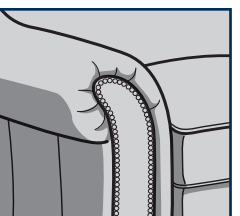

SS = Shelter Arm Straight Cushion
1" more per arm overall
*A Nail standard