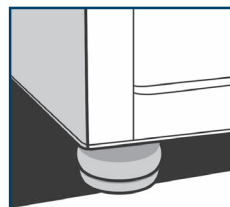

2

CHOOSE YOUR ARM

There is no charge to omit nails on selections standard with nails. There is a charge to add nails to a selection standard without nails. Wide Track Arm is only available with Wide Block Foot.

3

CHOOSE YOUR BACK

*Need approximately 4" from wall for reclining position.

4

CHOOSE YOUR BASE

*Wide Block foot is only available with the Wide Track Arm.

B = Bun foot

5

CHOOSE YOUR POWER

PR
Power Recliner

PRB
Power Recliner with Battery