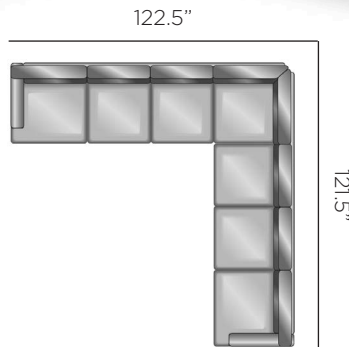

See website for other sectional configurations

NC303LAC YORK LEFT ARM CORNER SOFA

H 35 W 122.5 D 42
Inside: W 101 D 26
SH 20 AH 23
Also Available:
NC303RAC York Right Arm Corner Sofa

NC303RAF YORK RIGHT ARM FACING SOFA

H 35 W 81.5 D 42
Inside: W 77.25 D 26
SH 20 AH 23
Also Available:
NC303LAF York Left Arm Facing Sofa