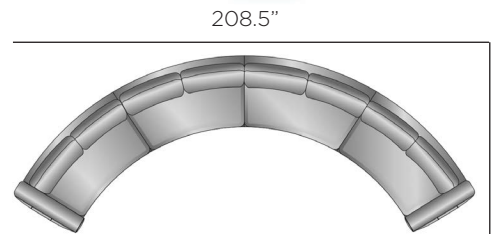

6495-A SOUTH BEACH ARMLESS UNIT

H 34.5 W 65 D 55.5
Inside: W 45 D 20
SH 19.5

Standard as shown with Chrome legs. Optional Dark English Antique legs available.