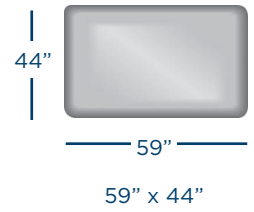

1 CHOOSE YOUR FRAME

2 CHOOSE YOUR SIZE